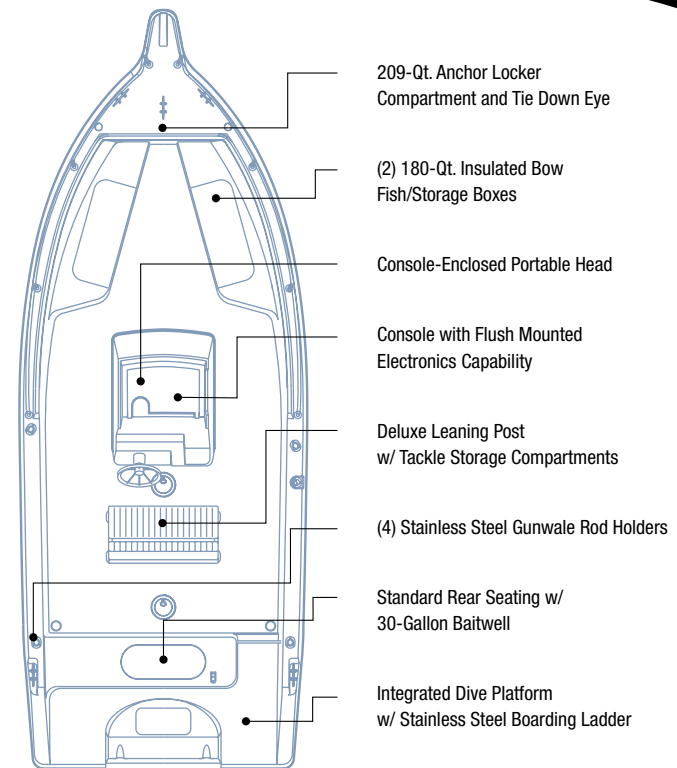

2200

PACKED WITH FEATURES THAT'LL HELP YOU PACK IT WITH FISH.

- This full-fledged fishing machine offers you room to roam with an open deck design and plenty of horsepower.
- Built to fish with two 180-quart fishboxes, 30-gallon aerated baitwell and an abundance of rod storage.
- Fuel-efficient hull design with open floor plan and plenty of tackle storage.

Efficient aft deck design allows easy access to all fishing equipment.

Enclosed head features opening port light window.

Forward area features twin fish/storage boxes with overboard drains.

Only Century could design and create a mid-sized center console that gives you this much fishing space.

C E N T E R C O N S O L E

2200

2200 SPECIFICATIONS

Length	22'
Beam	8'6"
Draft	17"
Weight w/o Engine	3,500 lbs.
Fuel Capacity	110 gal.
Deadrise at Transom	20°
Max. Horsepower	250 hp
Bridge Clearance w/ Top (no accessories)	8'6"