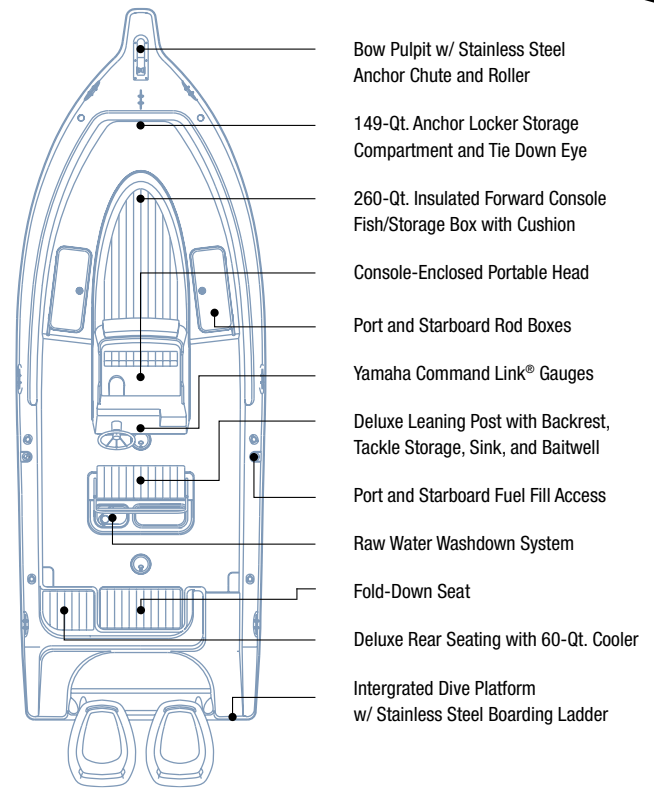

# 2400

## WHEN YOU BOAT AND FISH THE SAME WAY: WIDE OPEN.

- Our mid-size center console is built for blue water action with the added flexibility of being easily trailerable.
- Loaded with features including 45-gallon aerated baitwell, a 264-quart fish box, four gunwale rod holders and tons of tackle storage.
- Features deep gunwales and 360-degree fishability.

The ergonomically designed helm puts controls, gauges, and storage within easy reach, while accommodating flush mounted electronics.

Console-enclosed portable head.

Back seat folds up for additional passenger seating.

Back seat folds down for additional rod holders.

Massive forward insulated fish box features a convenient overboard drain.

C E N T E R   C O N S O L E

2400

**2400 SPECIFICATIONS**

Length	24'6"
Beam	8'6"
Draft	15"
Weight w/o Engine	4,450 lbs.
Fuel Capacity	175 gal.
Deadrise at Transom	20°
Max. Horsepower	300 hp
Bridge Clearance w/ Top (no accessories)	8'5"
Freshwater Capacity	6 gal.